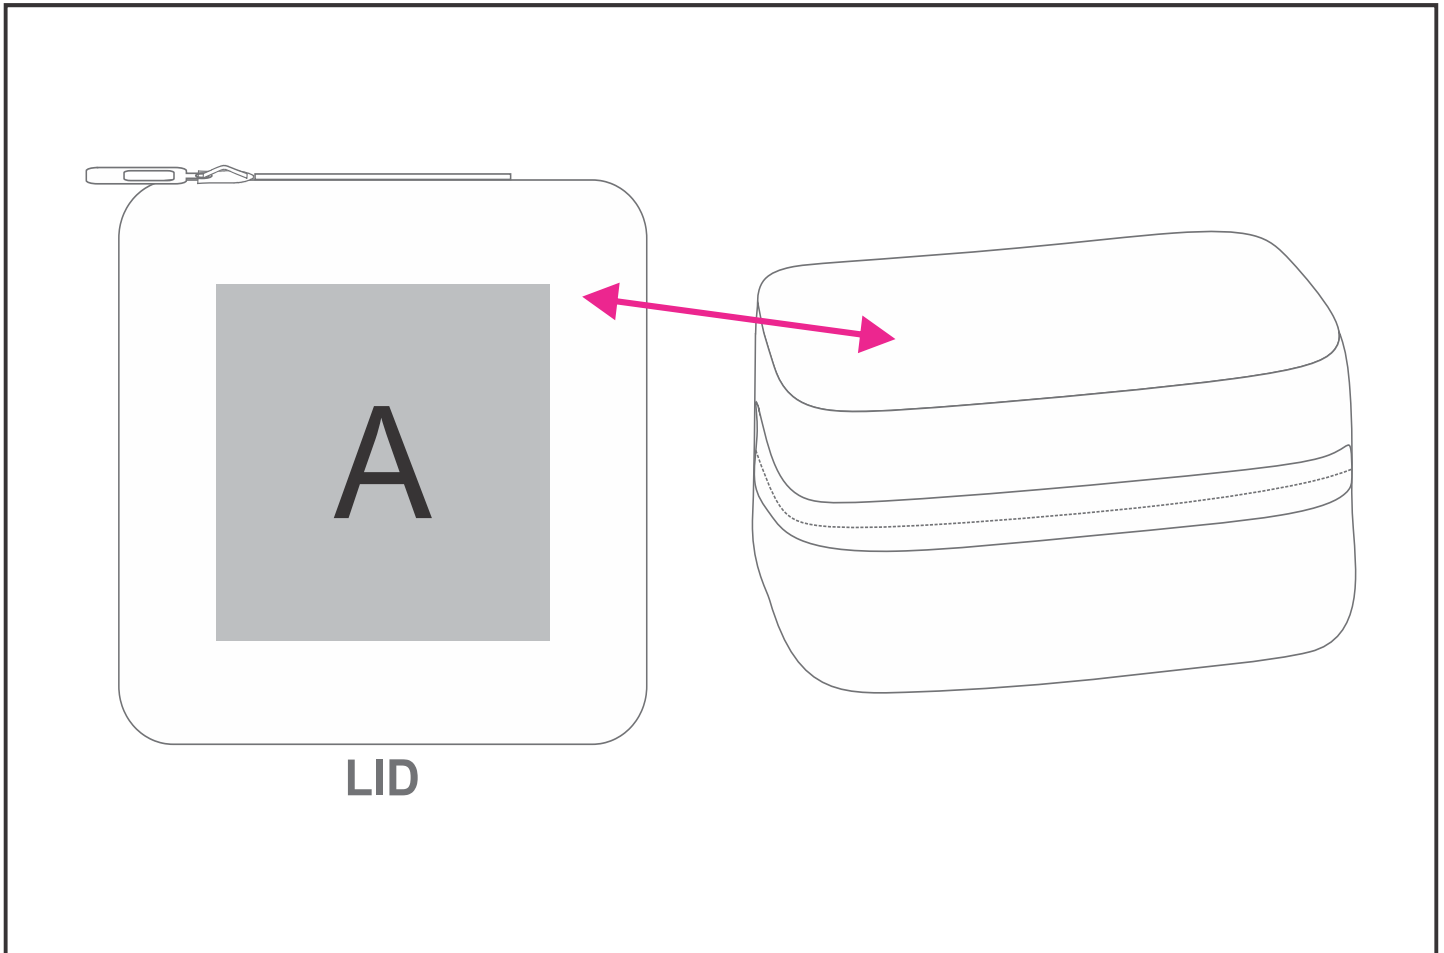

PC-EE-162-B

Eva & Elm Crystal Travel Jewellery Box

Need to know:

- Includes 1-Colour, 1-Position Screen Print OR 1-Position Laser Engraving(setup fees apply)
- Texture of Item will affect the quality of Screen Print.
- Laser colour - Tonal

Branding Options:

Position	Branding Method (Branding Code)	No. of Colours	Dimension
A	Screen Print (SA)	1 Colour	60mm wide x 30mm high
A	Laser Engraving (LC)	N/A	60mm wide x 60mm high